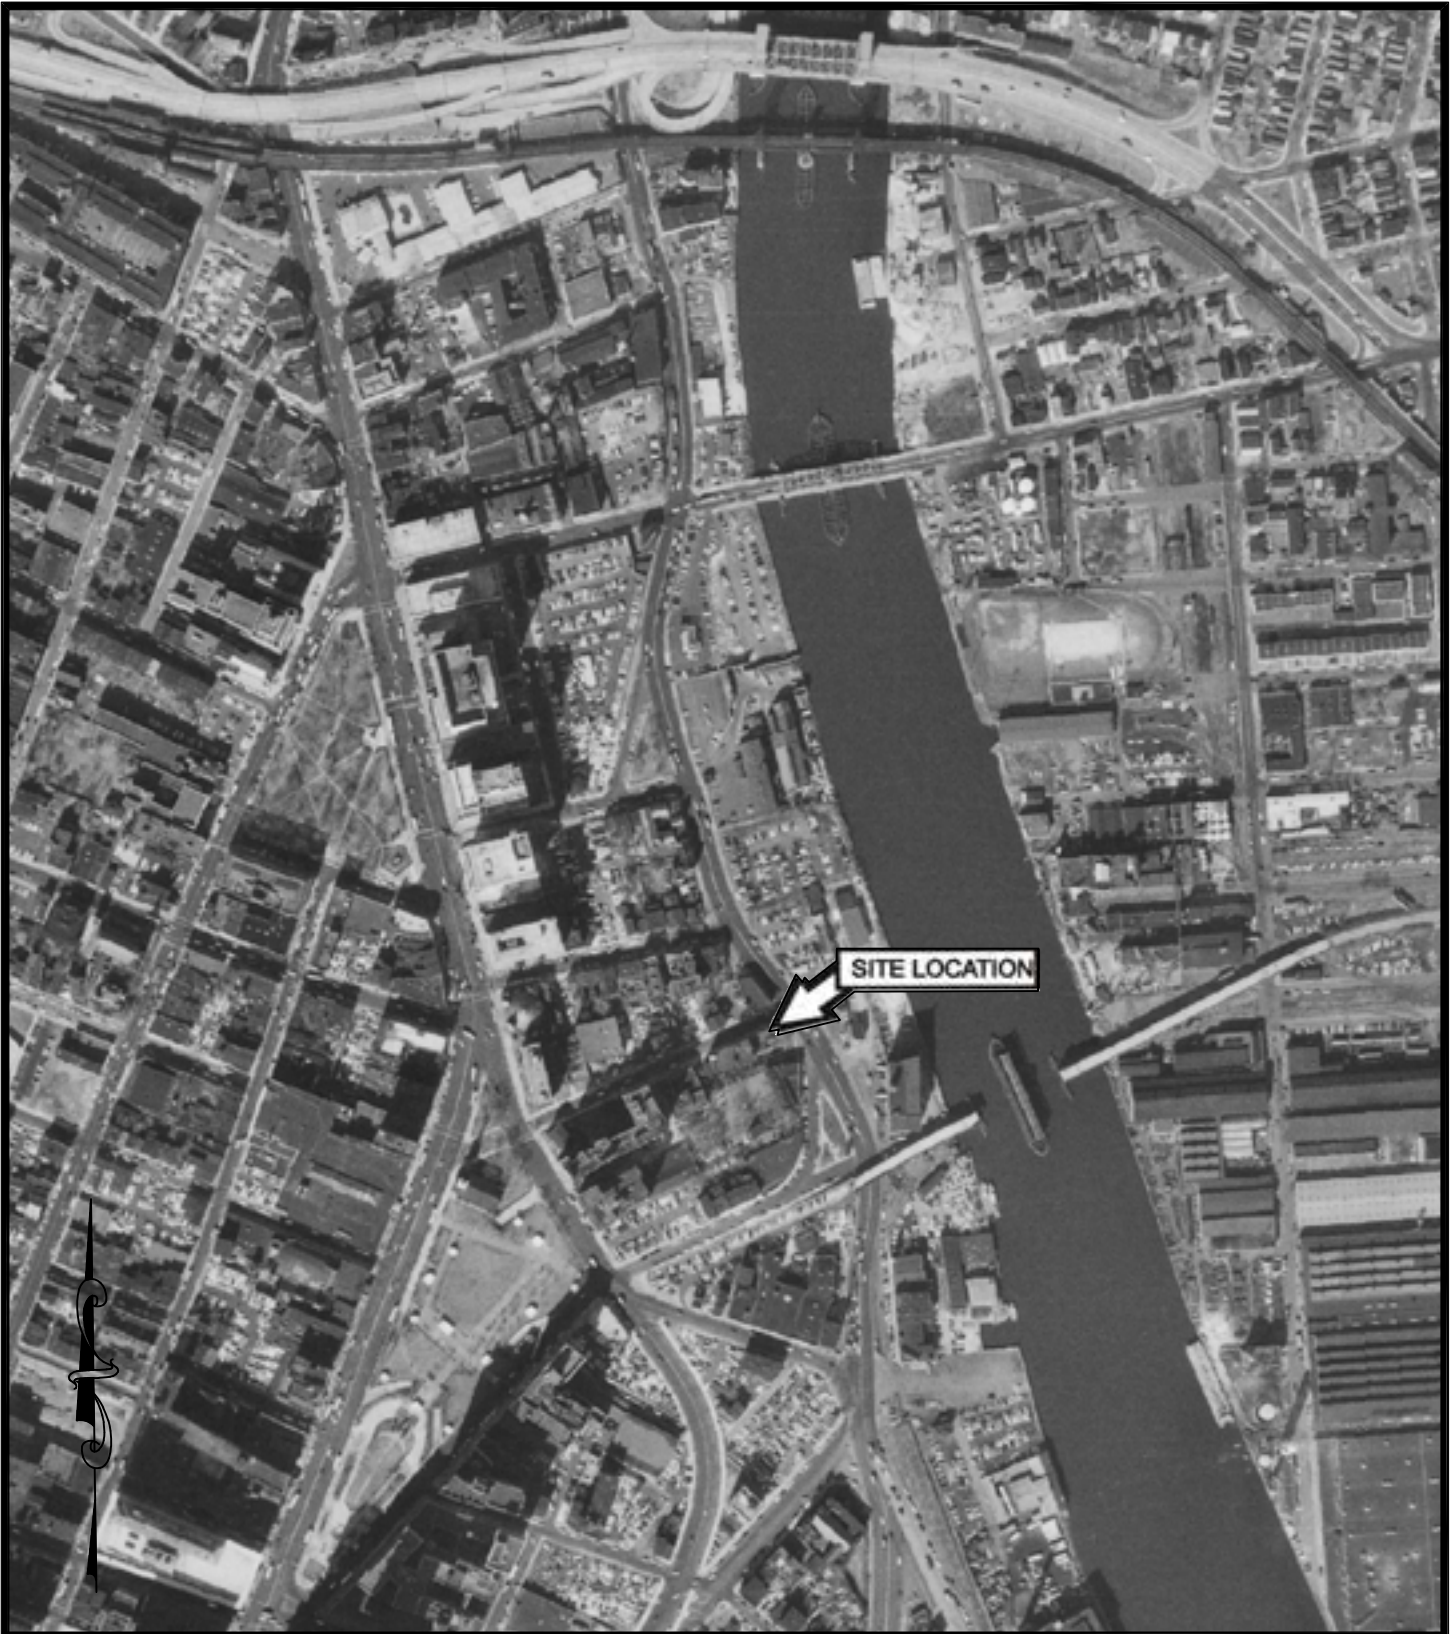

TITLE: 1933 AERIAL PHOTOGRAPH

PROJECT: 40 RECTOR ST.
NEWARK, NJ

SCALE: 1" = 500'

TITLE: 1946 AERIAL PHOTOGRAPH

PROJECT: 40 RECTOR ST.
NEWARK, NJ

SCALE: 1" = 500'

TITLE: 1954 AERIAL PHOTOGRAPH

PROJECT: 40 RECTOR ST.
NEWARK, NJ

SCALE: 1" = 500'

TITLE:

1966 AERIAL PHOTOGRAPH

PROJECT: 40 RECTOR ST.
NEWARK, NJ

SCALE: 1" = 500'

TITLE: 1969 AERIAL PHOTOGRAPH

PROJECT: 40 RECTOR ST.
NEWARK, NJ

SCALE: 1" = 500'

SCALE: 1" = 500'