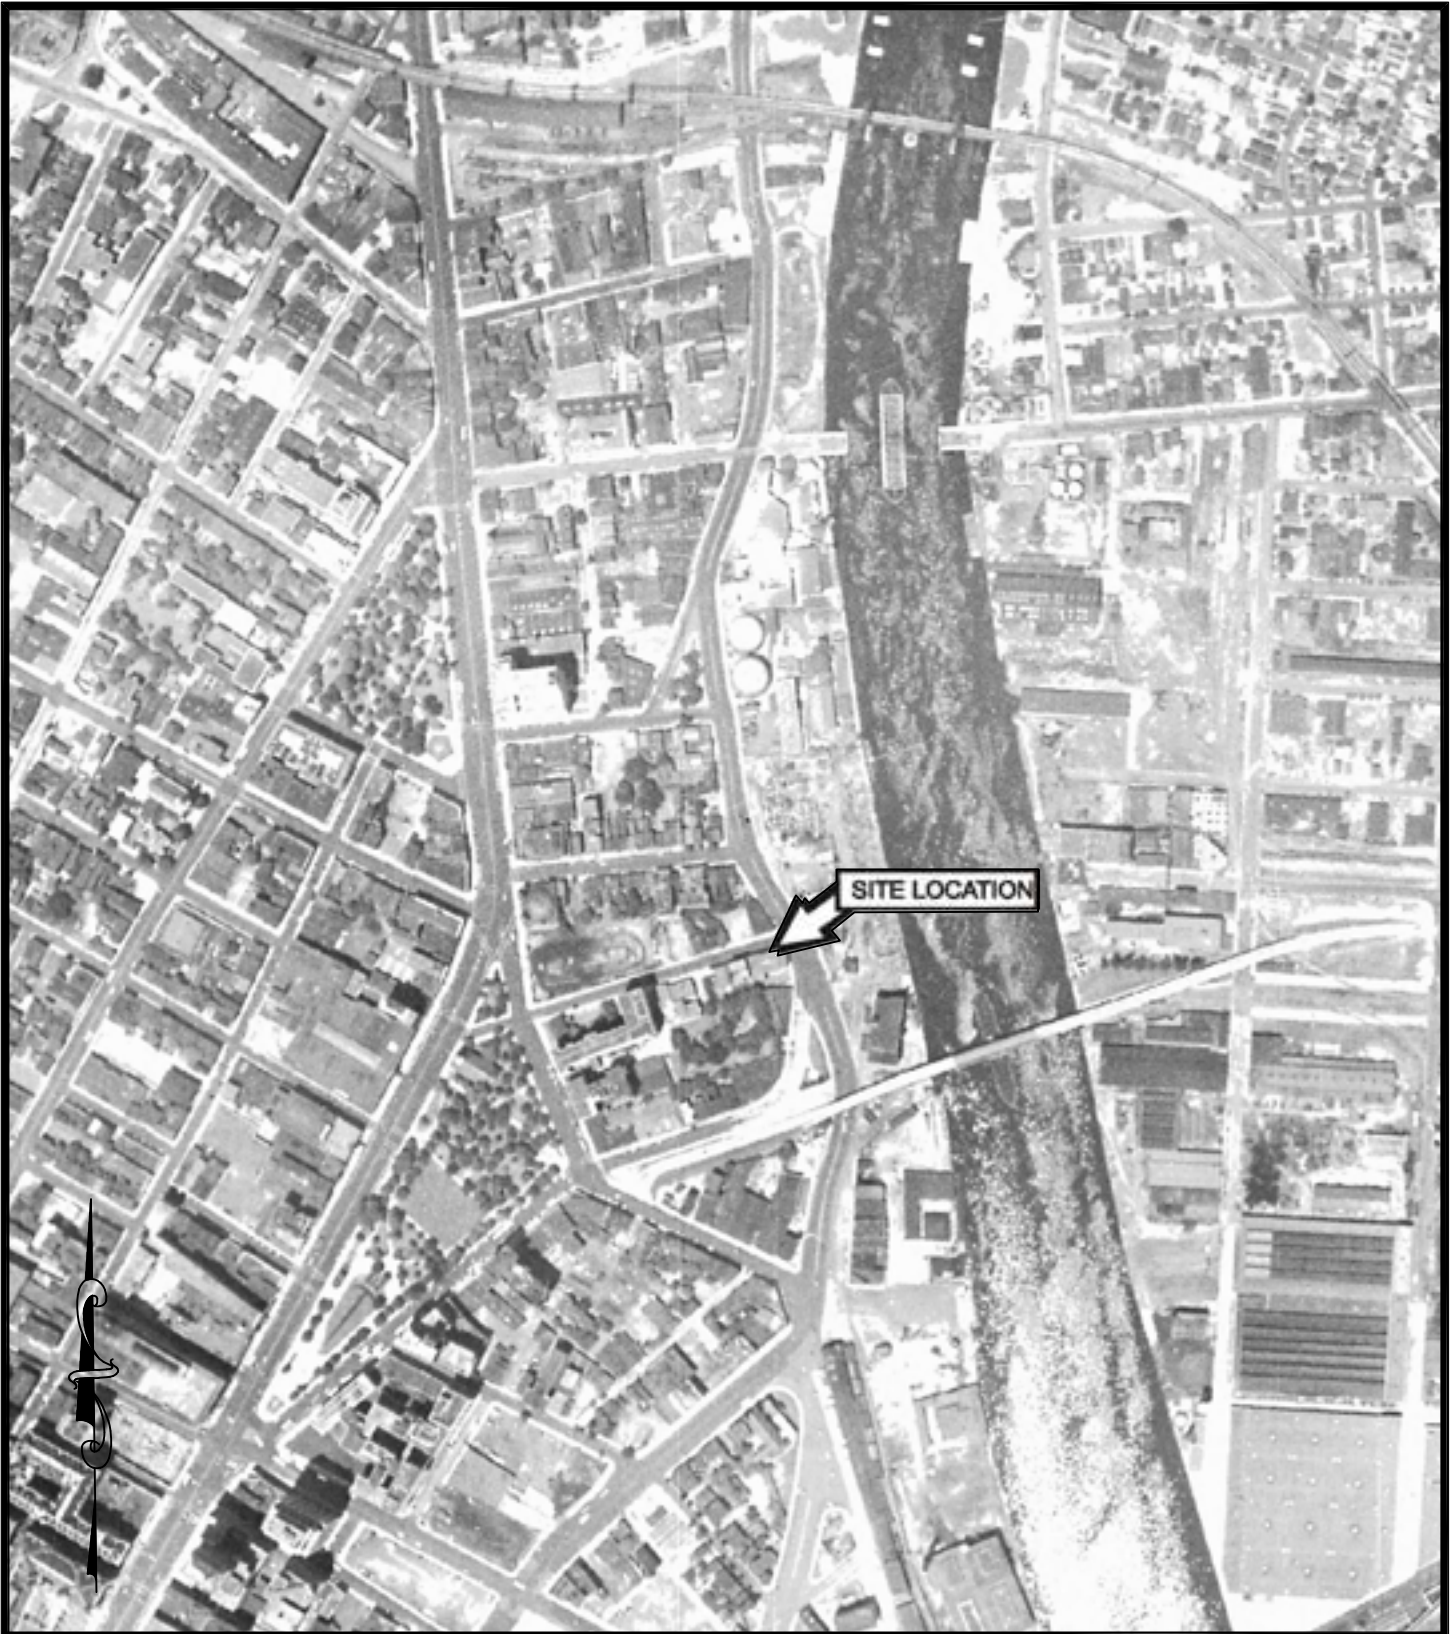

TITLE: 1933 AERIAL PHOTOGRAPH

PROJECT: 40 RECTOR ST.
NEWARK, NJ

SCALE: 1" = 500'

TITLE: 1946 AERIAL PHOTOGRAPH

PROJECT: 40 RECTOR ST.
NEWARK, NJ

SCALE: 1" = 500'

TITLE: 1954 AERIAL PHOTOGRAPH

PROJECT: 40 RECTOR ST.
NEWARK, NJ

SCALE: 1" = 500'