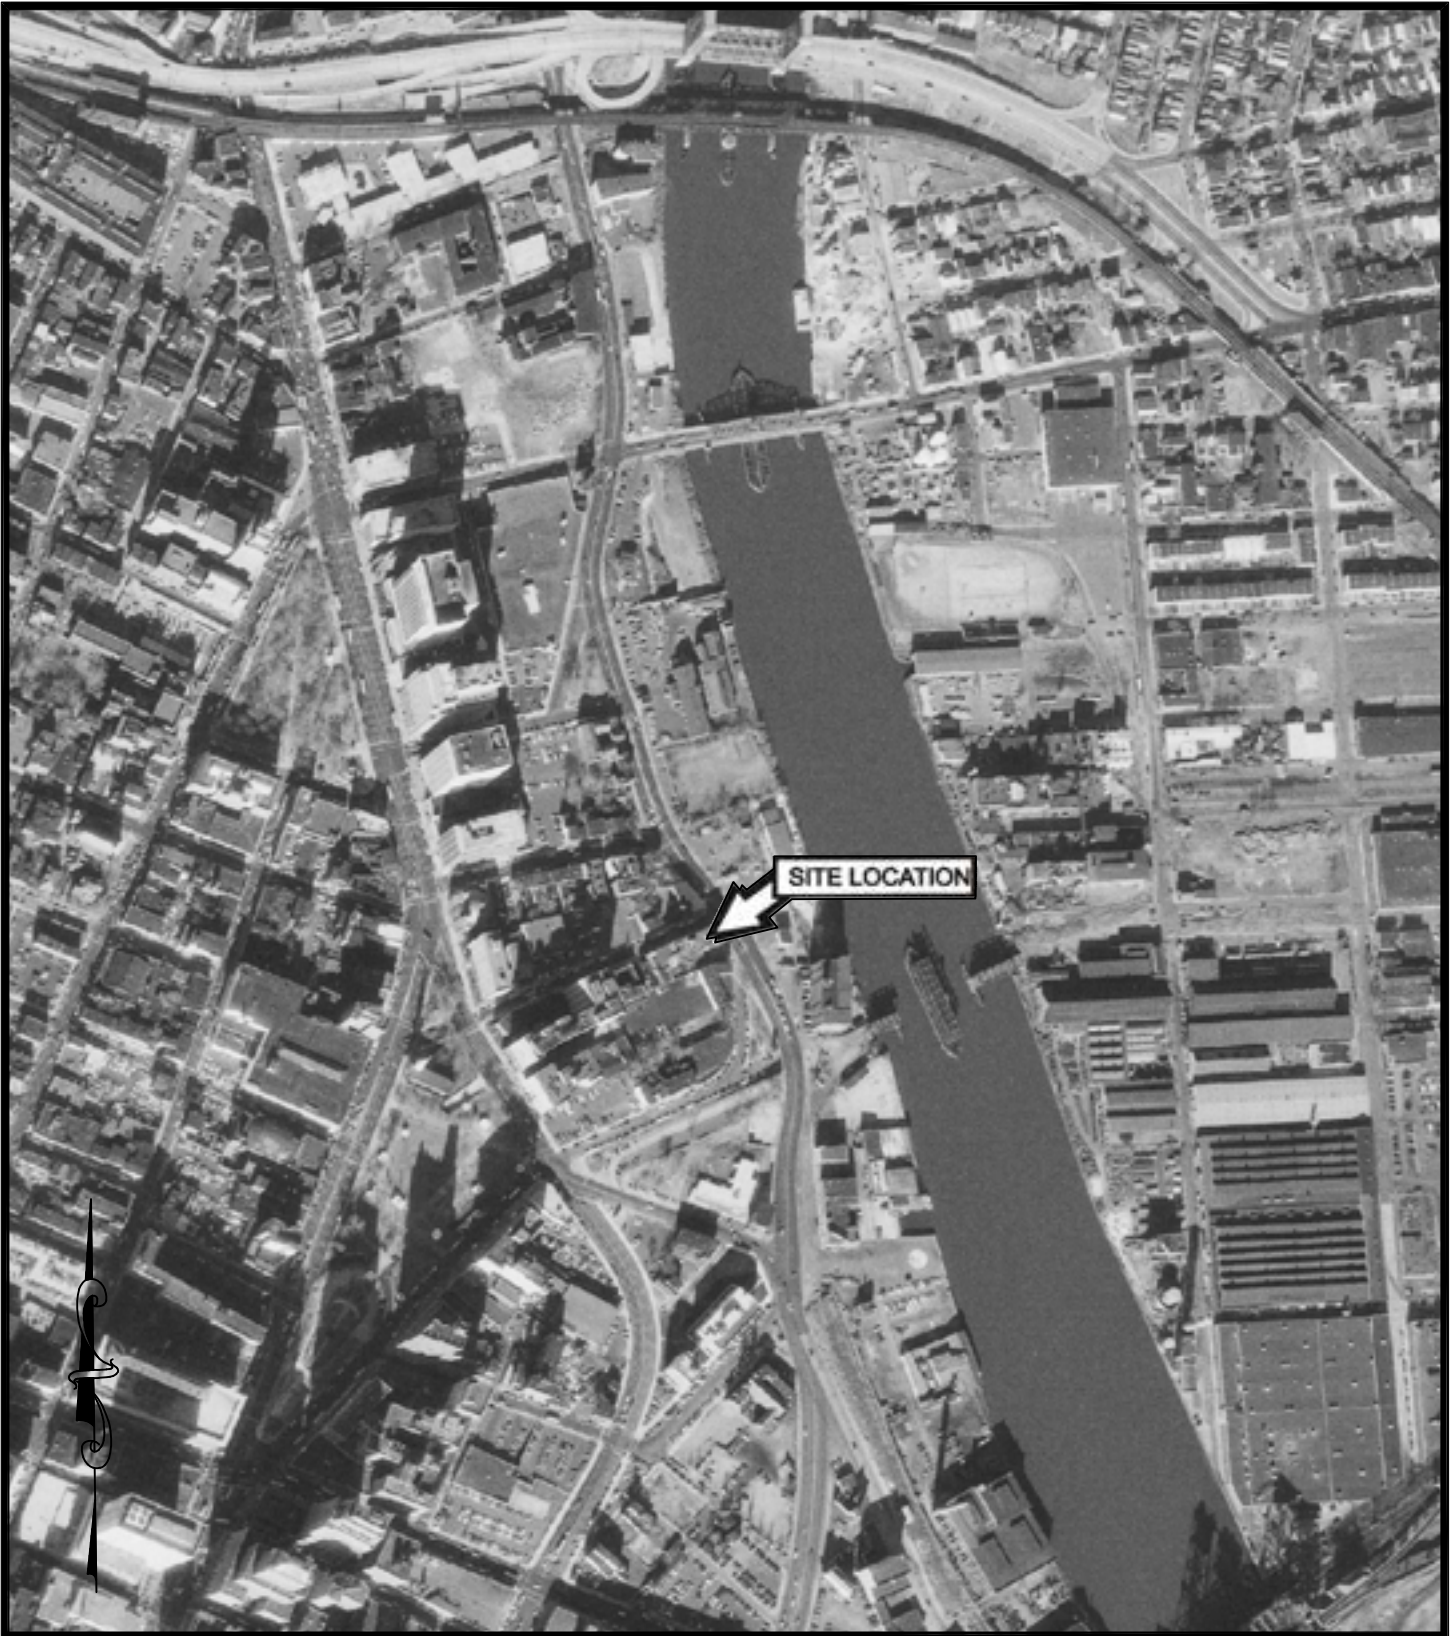

SCALE: 1" = 500'

TITLE:

1966 AERIAL PHOTOGRAPH

PROJECT: 40 RECTOR ST.
NEWARK, NJ

SCALE: 1" = 500'

TITLE: 1969 AERIAL PHOTOGRAPH

PROJECT: 40 RECTOR ST.
NEWARK, NJ

SCALE: 1" = 500'

SCALE: 1" = 500'